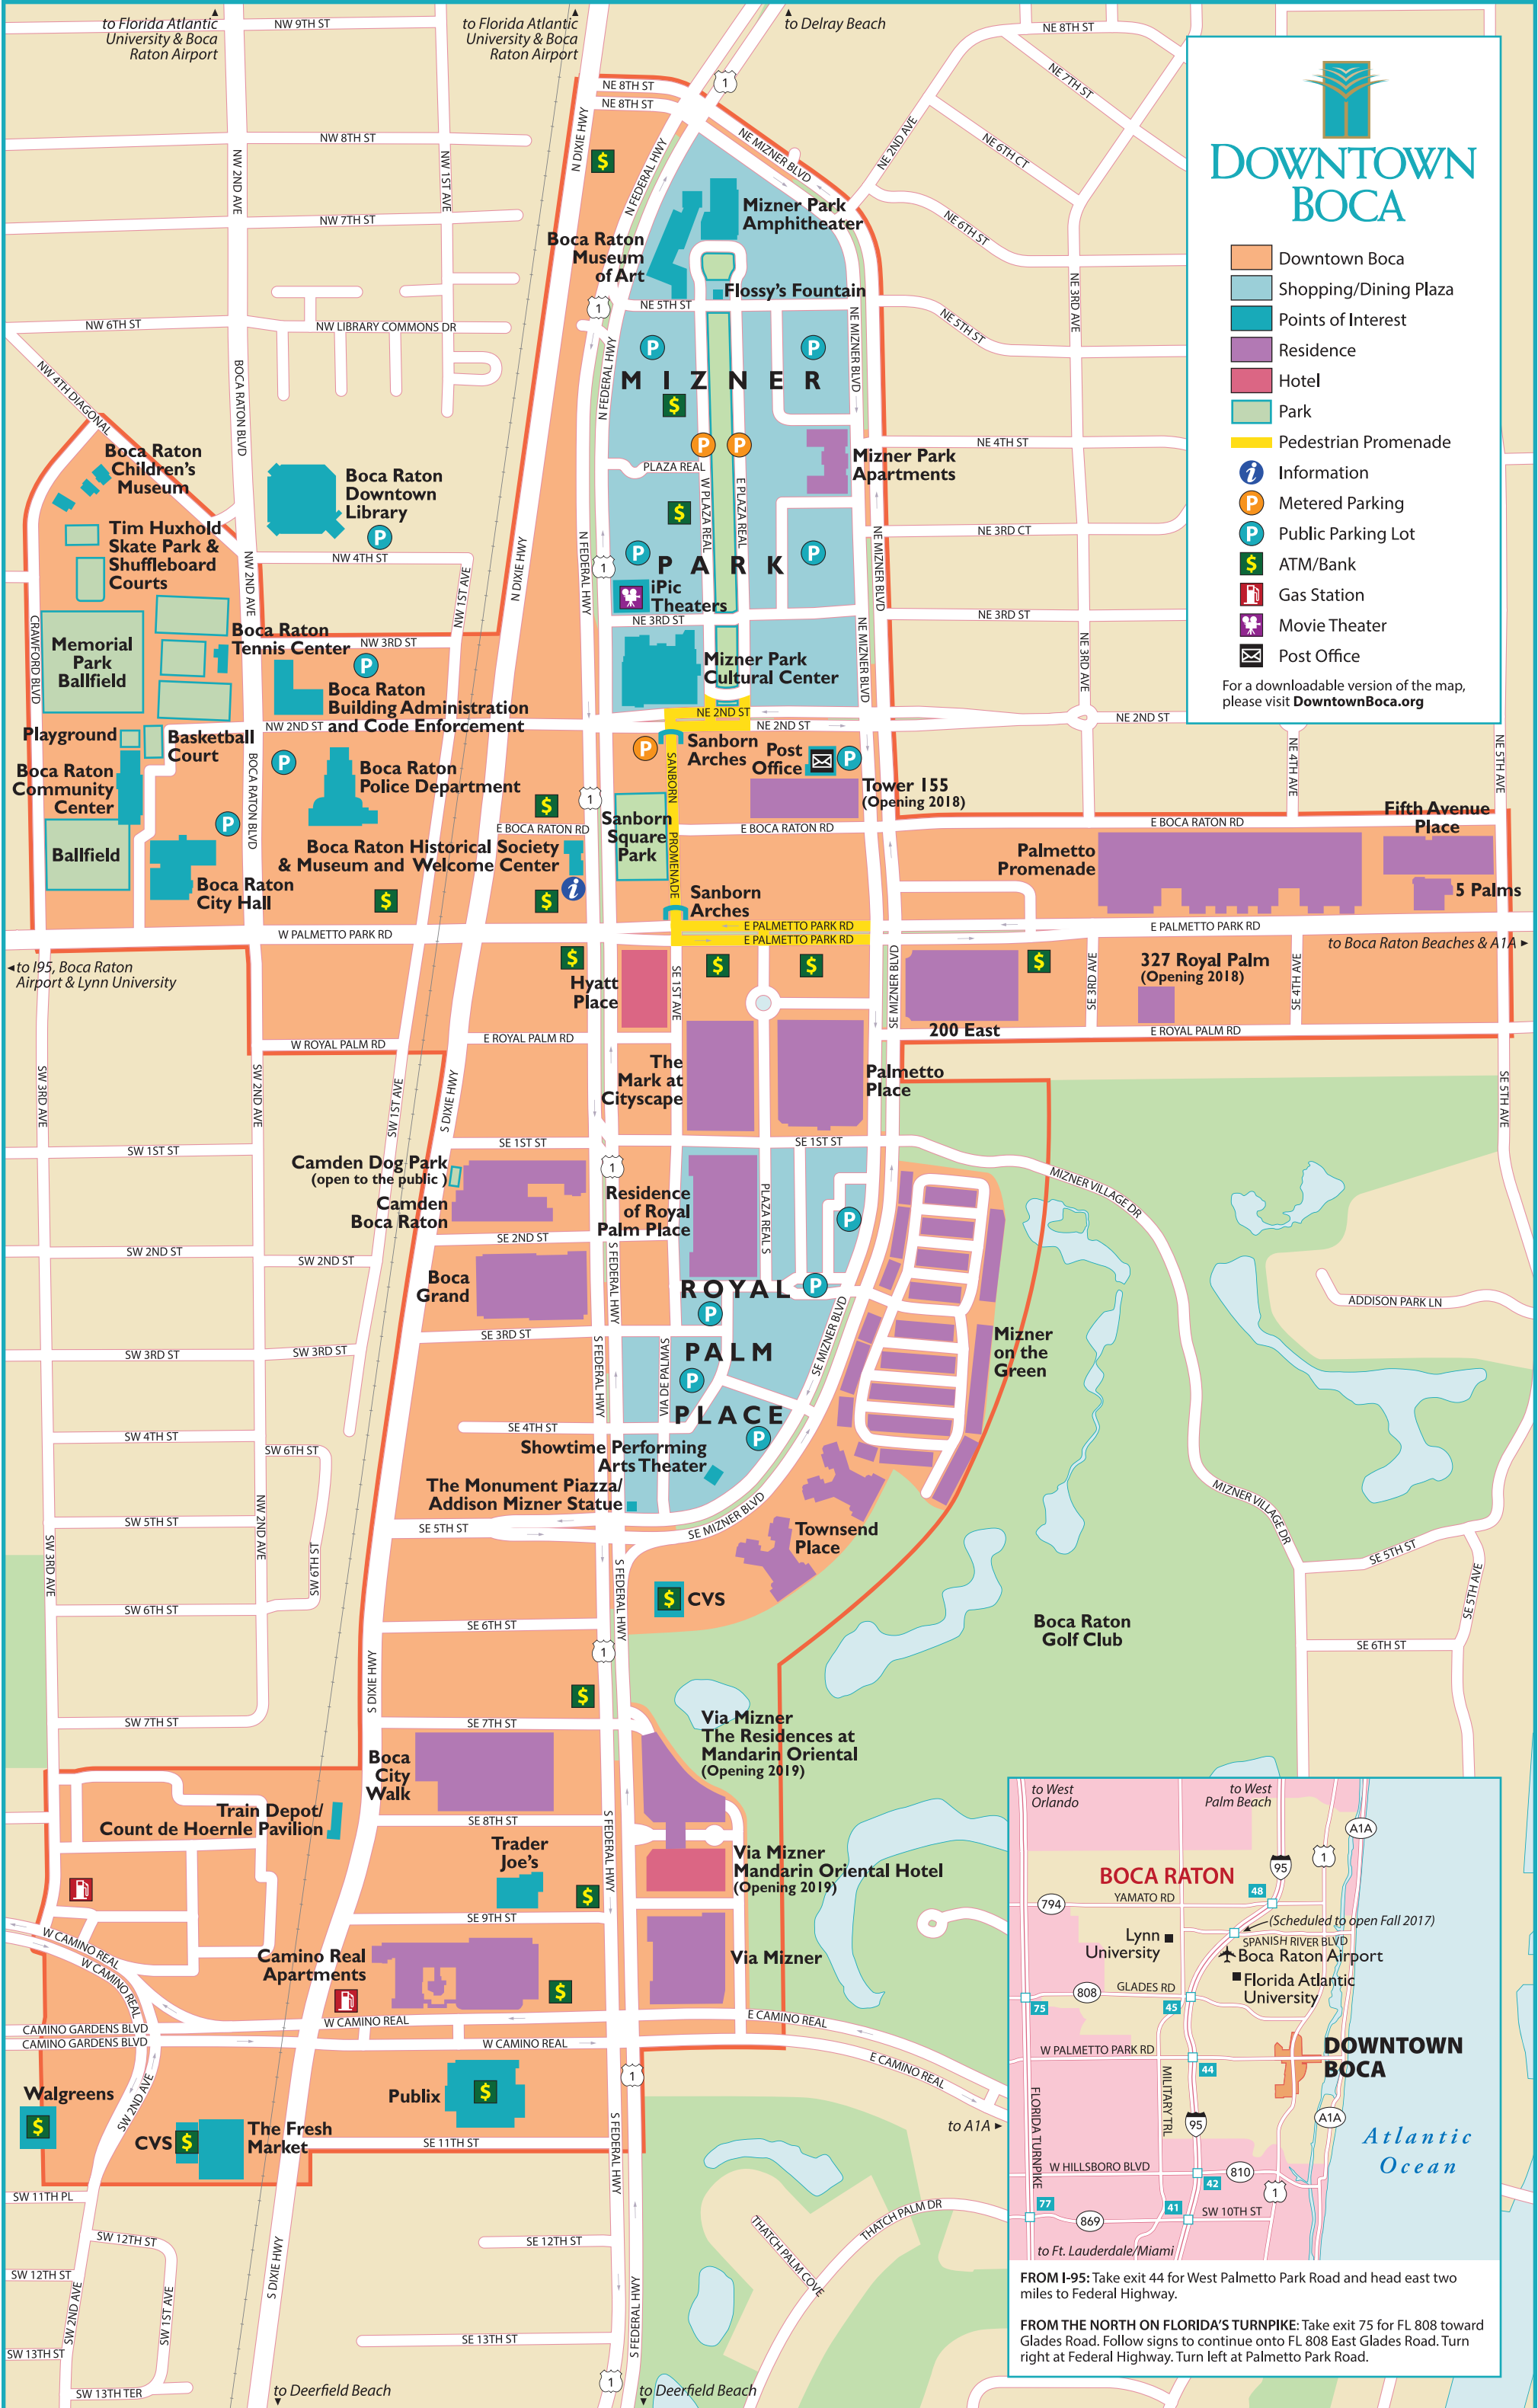

DOWNTOWN BOCA

- Downtown Boca
- Shopping/Dining Plaza
- Points of Interest
- Residence
- Hotel
- Park
- Pedestrian Promenade
- Information
- Metered Parking
- Public Parking Lot
- ATM/Bank
- Gas Station
- Movie Theater
- Post Office

For a downloadable version of the map, please visit DowntownBoca.org

FROM I-95: Take exit 44 for West Palmetto Park Road and head east two miles to Federal Highway.

FROM THE NORTH ON FLORIDA'S TURNPIKE: Take exit 75 for FL 808 toward Glades Road. Follow signs to continue onto FL 808 East Glades Road. Turn right at Federal Highway. Turn left at Palmetto Park Road.